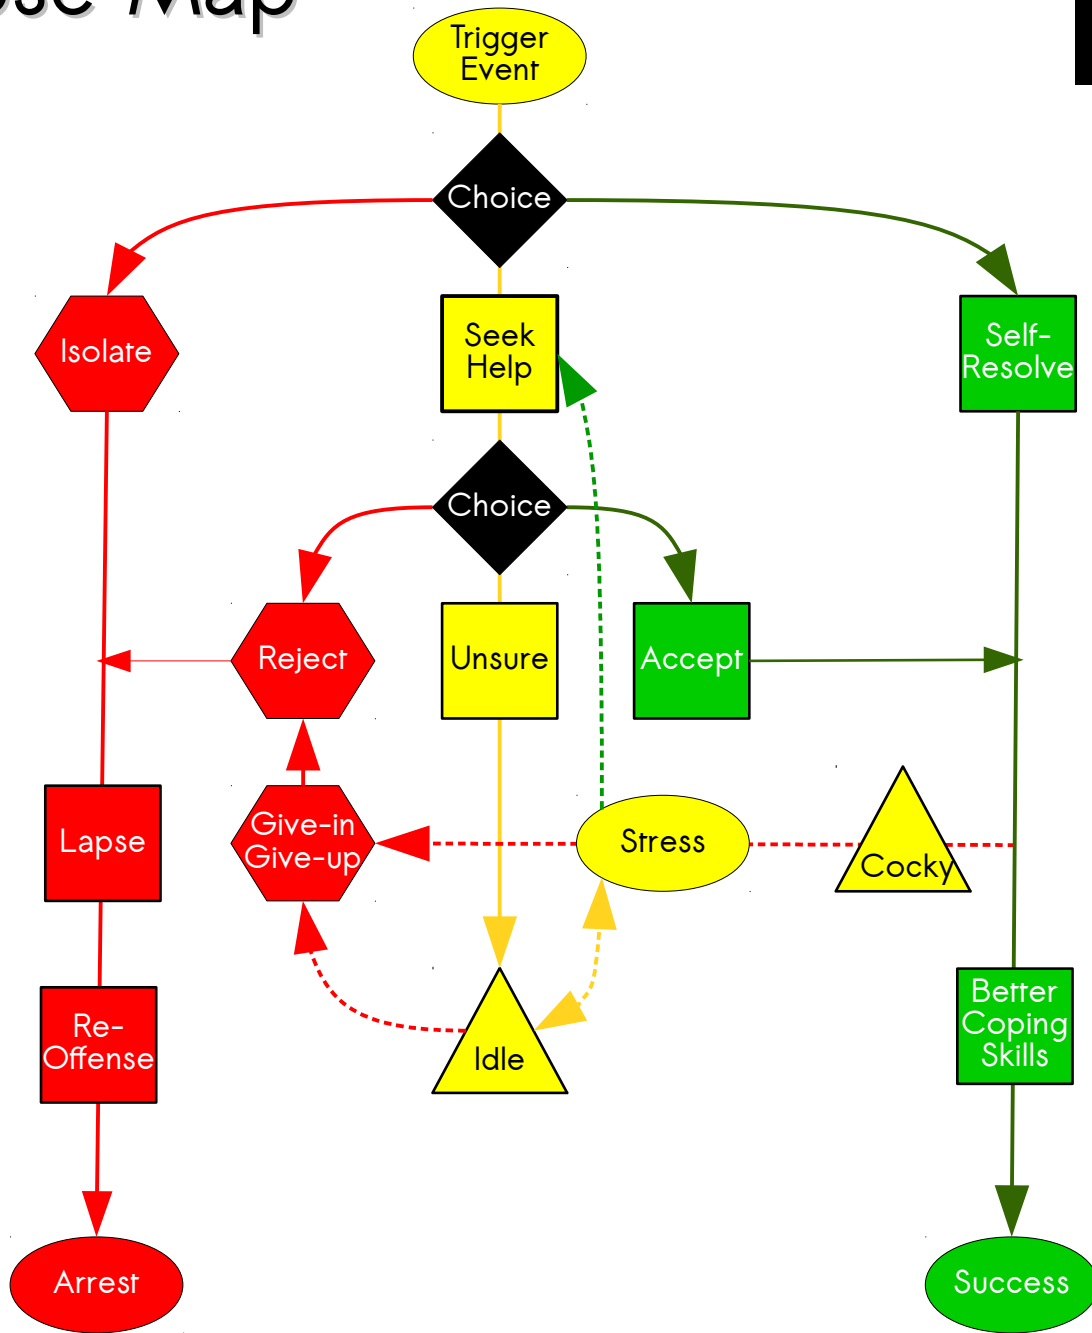

Lapse Map

Forensic InService podcast
 and its work are licensed under
Creative Commons
(CC BY-NC-ND 4.0)

<https://creativecommons.org/licenses/by-nc-nd/4.0/>

You are free to copy & redistribute this material in any medium or format. You must give appropriate credit, provide a link to the license, and indicate if changes were made. You may not use this material for commercial purposes and if you transform or build upon this material you may not distribute the modified material.